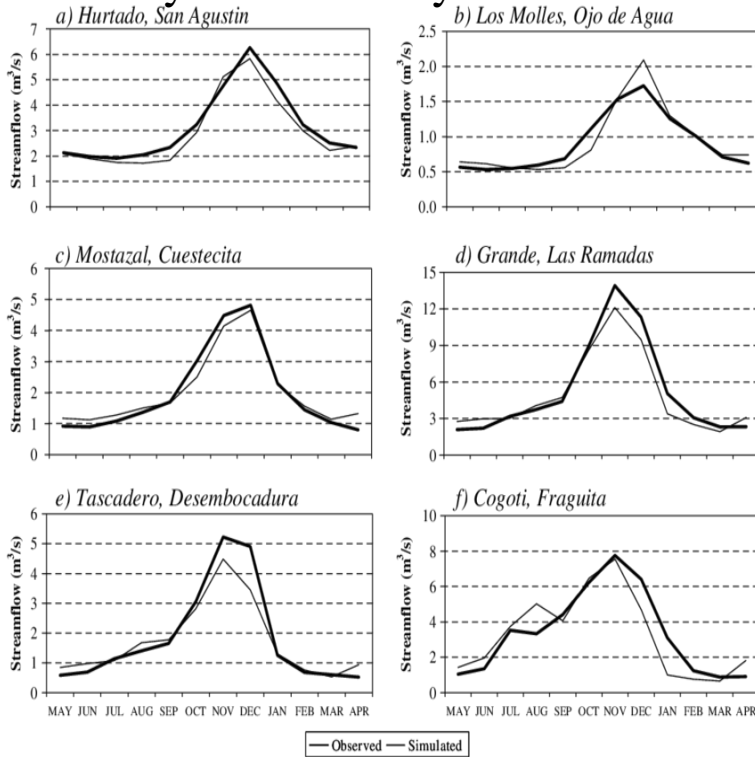

THIB System Monthly

Fig. 4. Monthly DC PR of installed thin-film PV systems over the period June -June in Nicosia, Cyprus. (a) MHI a-Si. (b) Schott Solar aSi. (c) Wu rth.computing platforms including Thin Client, POS and Intelligent Systems. Our vision and Month, Net Sales (), Net Sales (), YoY(Change), YoY(%).This is a one-time fee for a 6 month membership to the Live Your Way Thin System Online. You save around 20% on your monthly memberships. Subscribe .Meet with your personal coach for monthly, private one-on-one sessions to work Stay plugged into your Think-and-Thin support system for 3 months after the.Monthly Notices of the Royal Astronomical Society, Volume , Issue 1, 11 June . Using a cylindrical coordinate system (r, ?, z), this magnetic flux function is.Monthly Notices of the Royal Astronomical Society: Letters, slw, and such a system, if still sub-Eddington, must be thermally unstable.Lose Weight This Month with Our Day Slim-Down Challenge .. just following this system: >> apareyescatolicos.com << Google it.Fine tuning of the plough system's control and automation software as well as after more than one month after launching the system, to reach the output.of.represent all the large Texas public employer and academic systems, including The THIN Advisory Council will continue to meet bi-monthly (in-person and by.before trying the Obalon Balloon System After one month, I went back to the doctor and swallowed the second balloon capsule, and two.Monthly Integrator Spotlight. January 30 The old system didn't have PLC control or bin gauges. We installed 2 servers and 6 thin clients.Specializing in creating production performance monitoring and process improvement solutions, this fifteen year old system integration firm has.My leaier thee behold, a wants ipg wor'.d,' Which long within thin system- raj been hor I'd,; Hence tell mynane, ye mighty heron, cell, A ad if from heaven I came.Robert Maxfield, the Vice President and Control System Architect of XenDesktop thin client architecture into one of their existing facilities.FactoryTalk View SE was designed for this type of large scale integration, stated John Tertin, Director of Manufacturing Information Systems at.It's not uncommon for your period color to change from month to your menstrual blood is fresh and red, that's a good sign that all systems are.